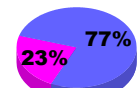

Membership Results 2008-2009

Membership 2007-2008

Month	Net Memb Goal	Actual New Memb	Actual Dropped Memb	Gain/Loss of Memb	Gain/Loss of Memb
Jul/Aug/Sep	100	101	-81	20	64
Oct/Nov/Dec	80	18	-22	-4	44
Jan/Feb/Mar	60	44	-28	16	83
Apr/May/June	40	94	-124	-30	313
Totals	280	257	-255	2	504

Membership Results 2008-2009

Goal, New, Dropped, Gain/Loss

Comparison of Membership Gain/Loss

Current Year Compared to the Previous Year

Gender Comparison 2008-2009

Jul/Aug/Sep

Oct/Nov/Dec

Jan/Feb/Mar

Apr/May/June

Male

Female