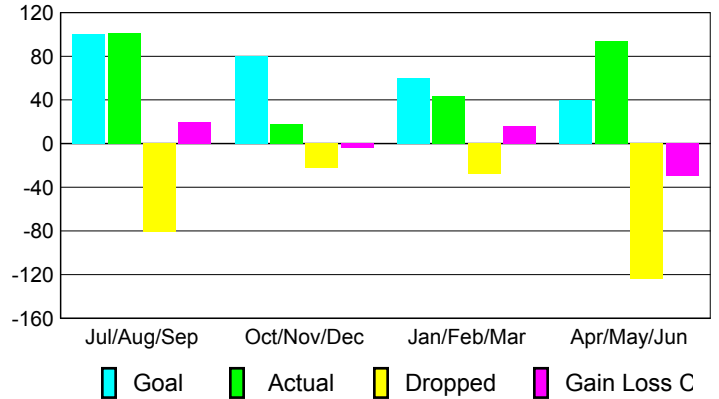

Membership Results 2008-2009

Goal, New, Dropped, Gain/Loss

Comparison of Membership Gain/Loss

Current Year Compared to the Previous Year