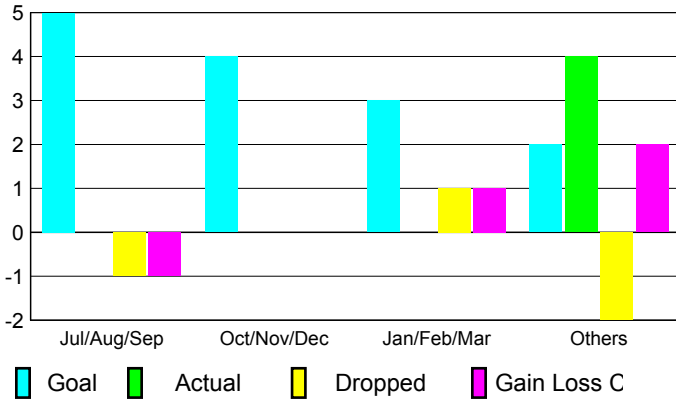

2008-2009 GMT Quarterly Report for District (or Undistricted) **District 322 B2**

GMT: **SANGEETA JATIA**

Location: **INDIA**

GMT CA: **6**

CLUBS

Club Results 2008-2009

Clubs 2007-2008

Month	New Club Goal	Actual New Clubs	Actual Dropped Clubs	Gain/Loss of Clubs	Gain/Loss of Clubs
Jul/Aug/Sep	5	0	-1	-1	0
Oct/Nov/Dec	4	0	0	0	2
Jan/Feb/Mar	3	0	1	1	2
Apr/May/June	2	4	-2	2	11
Totals	14	4	-2	2	15

Club Results 2008-2009

Goal, New, Dropped, Gain/Loss

Comparison of Club Gain/Loss

Current Year Compared to the Previous Year

YTD Status Quo Clubs 2008-2009

Status Quo Clubs Compared to Status Quo Members

MEMBERSHIP

Membership Results 2008-2009

Membership 2007-2008

Month	Net Memb Goal	Actual New Memb	Actual Dropped Memb	Gain/Loss of Memb	Gain/Loss of Memb
Jul/Aug/Sep	100	101	-81	20	64
Oct/Nov/Dec	80	18	-22	-4	44
Jan/Feb/Mar	60	44	-28	16	83
Apr/May/June	40	94	-124	-30	313
Totals	280	257	-255	2	504