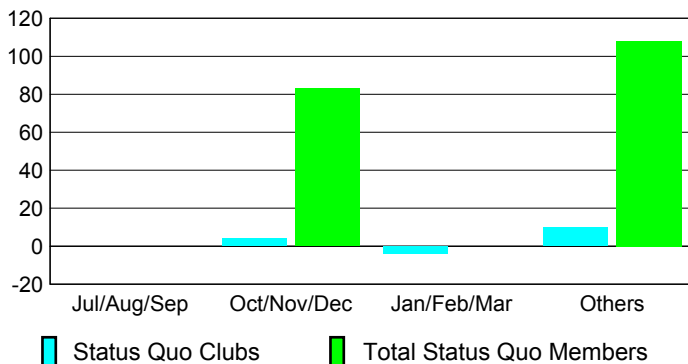

2008-2009 GMT Quarterly Report for District (or Undistricted) **District 322 B2**

GMT: **SANGEETA JATIA**

Location: **INDIA**

GMT CA: **6**

CLUBS

Club Results 2008-2009

Clubs 2007-2008

Month	New Club Goal	Actual New Clubs	Actual Dropped Clubs	Gain/Loss of Clubs	Gain/Loss of Clubs
Jul/Aug/Sep	5	0	-1	-1	0
Oct/Nov/Dec	4	0	0	0	2
Jan/Feb/Mar	3	0	1	1	2
Apr/May/June	2	4	-2	2	11
Totals	14	4	-2	2	15

Club Results 2008-2009

Goal, New, Dropped, Gain/Loss

Comparison of Club Gain/Loss

Current Year Compared to the Previous Year

YTD Status Quo Clubs 2008-2009

Status Quo Clubs Compared to Status Quo Members

MEMBERSHIP

Membership Results 2008-2009

Membership 2007-2008

Month	Net Memb Goal	Actual New Memb	Actual Dropped Memb	Gain/Loss of Memb	Gain/Loss of Memb
Jul/Aug/Sep	100	101	-81	20	64
Oct/Nov/Dec	80	18	-22	-4	44
Jan/Feb/Mar	60	44	-28	16	83
Apr/May/June	40	94	-124	-30	313
Totals	280	257	-255	2	504