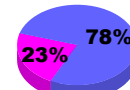

Membership Results 2008-2009

Membership 2007-2008

Month	Net Memb Goal	Actual New Memb	Actual Dropped Memb	Gain/Loss of Memb	Gain/Loss of Memb
Jul/Aug/Sep	100	101	-81	20	64
Oct/Nov/Dec	80	18	-22	-4	44
Jan/Feb/Mar	60	44	-28	16	83
Apr/May/June	40	94	-124	-30	313
Totals	280	257	-255	2	504

Membership Results 2008-2009

Goal, New, Dropped, Gain/Loss

Comparison of Membership Gain/Loss

Current Year Compared to the Previous Year

Gender Comparison 2008-2009

Jul/Aug/Sep

Oct/Nov/Dec

Jan/Feb/Mar

Apr/May/June

Male

Female