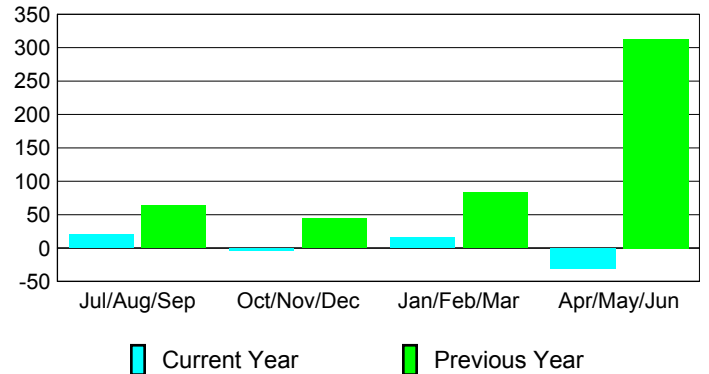

Membership Results 2008-2009

Membership 2007-2008

Month	Net Memb Goal	Actual New Memb	Actual Dropped Memb	Gain/Loss of Memb	Gain/Loss of Memb
Jul/Aug/Sep	100	101	-81	20	64
Oct/Nov/Dec	80	18	-22	-4	44
Jan/Feb/Mar	60	44	-28	16	83
Apr/May/June	40	94	-124	-30	313
Totals	280	257	-255	2	504

Membership Results 2008-2009

Goal, New, Dropped, Gain/Loss

Comparison of Membership Gain/Loss

Current Year Compared to the Previous Year

Gender Comparison 2008-2009

Jul/Aug/Sep

Oct/Nov/Dec

Jan/Feb/Mar

Apr/May/June

Male

Female