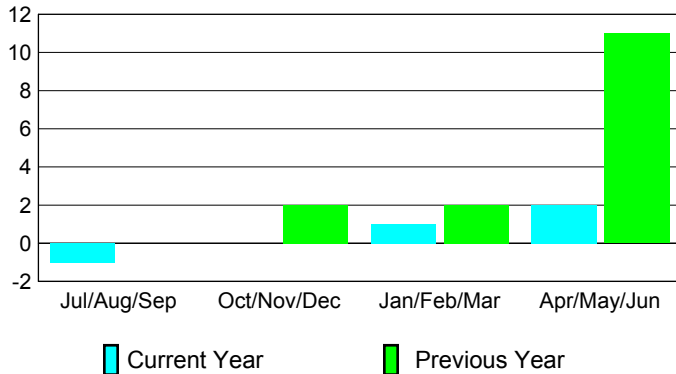

2008-2009 GMT Quarterly Report for District (or Undistricted) **District 322 B2**

GMT: **SANGEETA JATIA**

Location: **INDIA**

GMT CA: **6**

CLUBS

Club Results 2008-2009

Clubs 2007-2008

Month	New Club Goal	Actual New Clubs	Actual Dropped Clubs	Gain/Loss of Clubs	Gain/Loss of Clubs
Jul/Aug/Sep	5	0	-1	-1	0
Oct/Nov/Dec	4	0	0	0	2
Jan/Feb/Mar	3	0	1	1	2
Apr/May/June	2	4	-2	2	11
Totals	14	4	-2	2	15

Club Results 2008-2009

Goal, New, Dropped, Gain/Loss

Comparison of Club Gain/Loss

Current Year Compared to the Previous Year

YTD Status Quo Clubs 2008-2009

Status Quo Clubs Compared to Status Quo Members

MEMBERSHIP