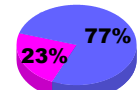

Membership Results 2008-2009

Membership 2007-2008

Month	Net Memb Goal	Actual New Memb	Actual Dropped Memb	Gain/Loss of Memb	Gain/Loss of Memb
Jul/Aug/Sep	100	101	-81	20	64
Oct/Nov/Dec	80	18	-22	-4	44
Jan/Feb/Mar	60	44	-28	16	83
Apr/May/June	40	94	-124	-30	313
Totals	280	257	-255	2	504

Membership Results 2008-2009

Goal, New, Dropped, Gain/Loss

Comparison of Membership Gain/Loss

Current Year Compared to the Previous Year

Gender Comparison 2008-2009

Jul/Aug/Sep

Oct/Nov/Dec

Jan/Feb/Mar

Apr/May/June

Male

Female